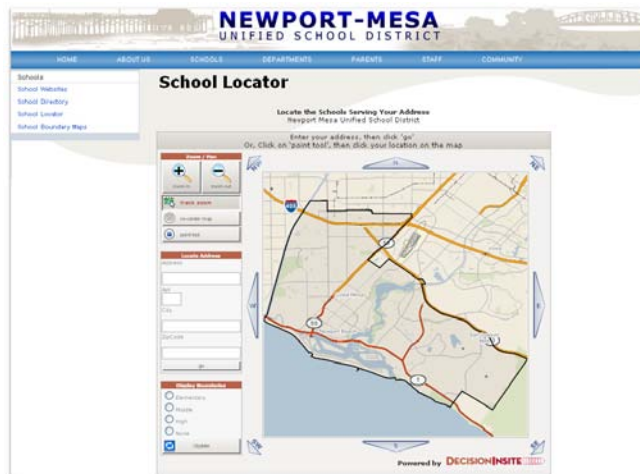

How the DI SchoolLocator Works

1. Enter an address, or click anywhere on the map with the Point Tool, and DI's SchoolLocator will:
 - display all schools that serve that address
 - display the location of the residence
 - allow users to zoom in or out for more or less detail
 - provide clickable access to additional 'School Info' on each school

SchoolLocator as Posted on District Website

SchoolLocator Presents Results of Search for Neighborhood Schools

Schools serving the located address:

Name	Low Grade	High Grade	
Davis ES	K	6	School Info
Sonora ES	K	6	School Info
Costa Mesa HS	7	12	School Info