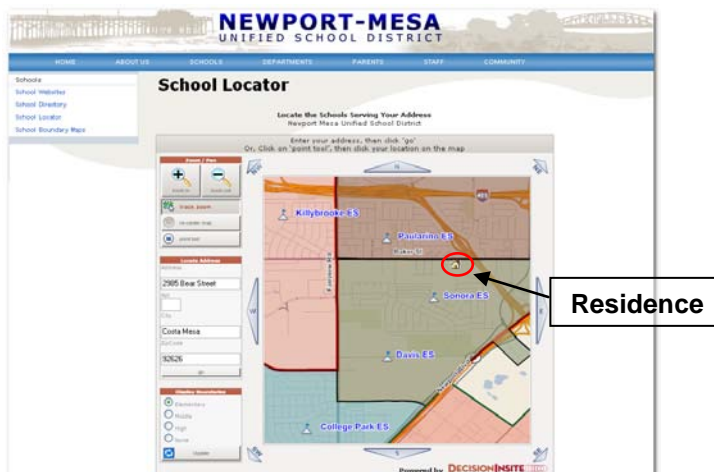

How the DI SchoolLocator Works

1. Enter an address, or click anywhere on the map with the Point Tool, and DI's SchoolLocator will:
 - display all schools that serve that address
 - display the location of the residence
 - allow users to zoom in or out for more or less detail
 - provide clickable access to additional 'School Info' on each school

SchoolLocator as Posted on District Website

SchoolLocator Presents Results of Search for Neighborhood Schools

Schools serving the located address:

Name	Low Grade	High Grade	
Davis ES	K	6	School Info
Sonora ES	K	6	School Info
Costa Mesa HS	7	12	School Info